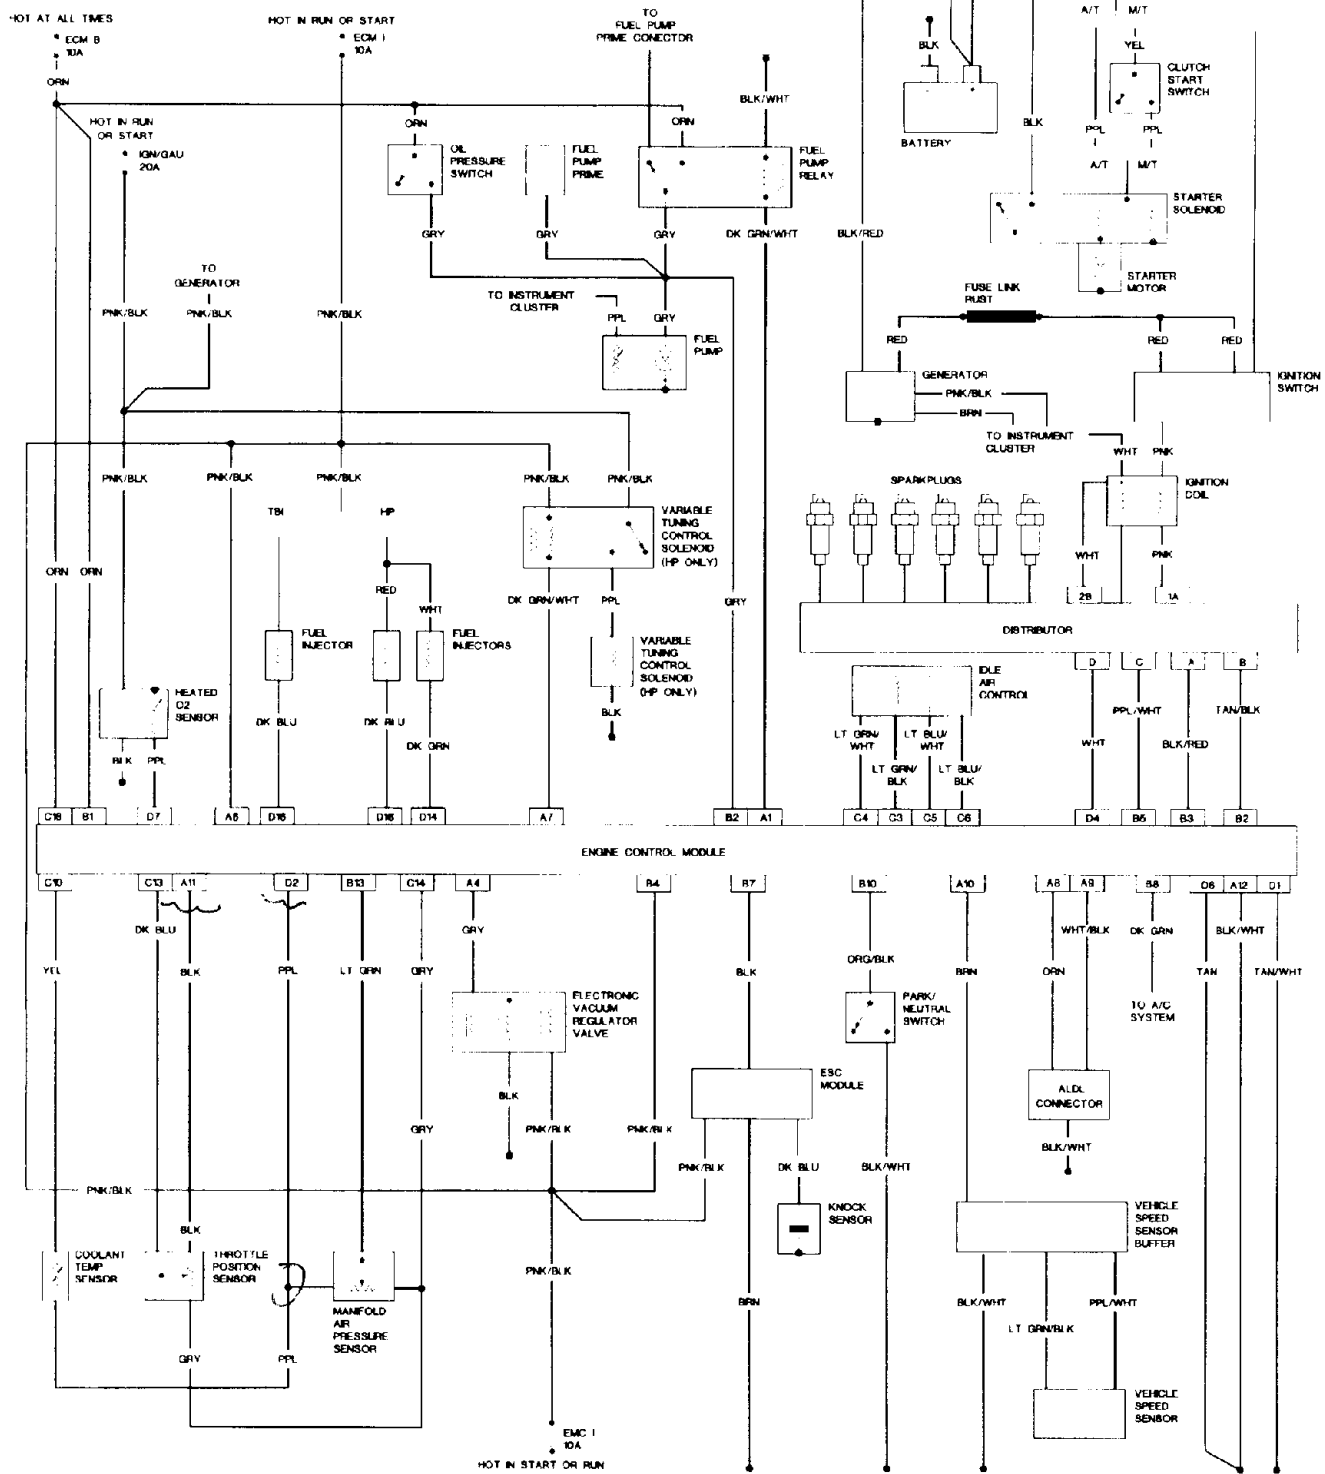

Fig. 164 1992 2.5L engine with automatic transmission — California

Fig. 167 1992 4.3L (VIN Z) engine — Federal

Fig. 165 1992 2.8L engine — federal

Fig. 168 1992 4.3L (VIN Z) engine — California

Fig. 166 1992 2.8L engine — California

Fig. 169 1992 4.3L (VIN Z) engine — Federal

89-6

Fig. 116 4.3L engine control wiring diagram — 1988-92 with manual transmission

8518621N