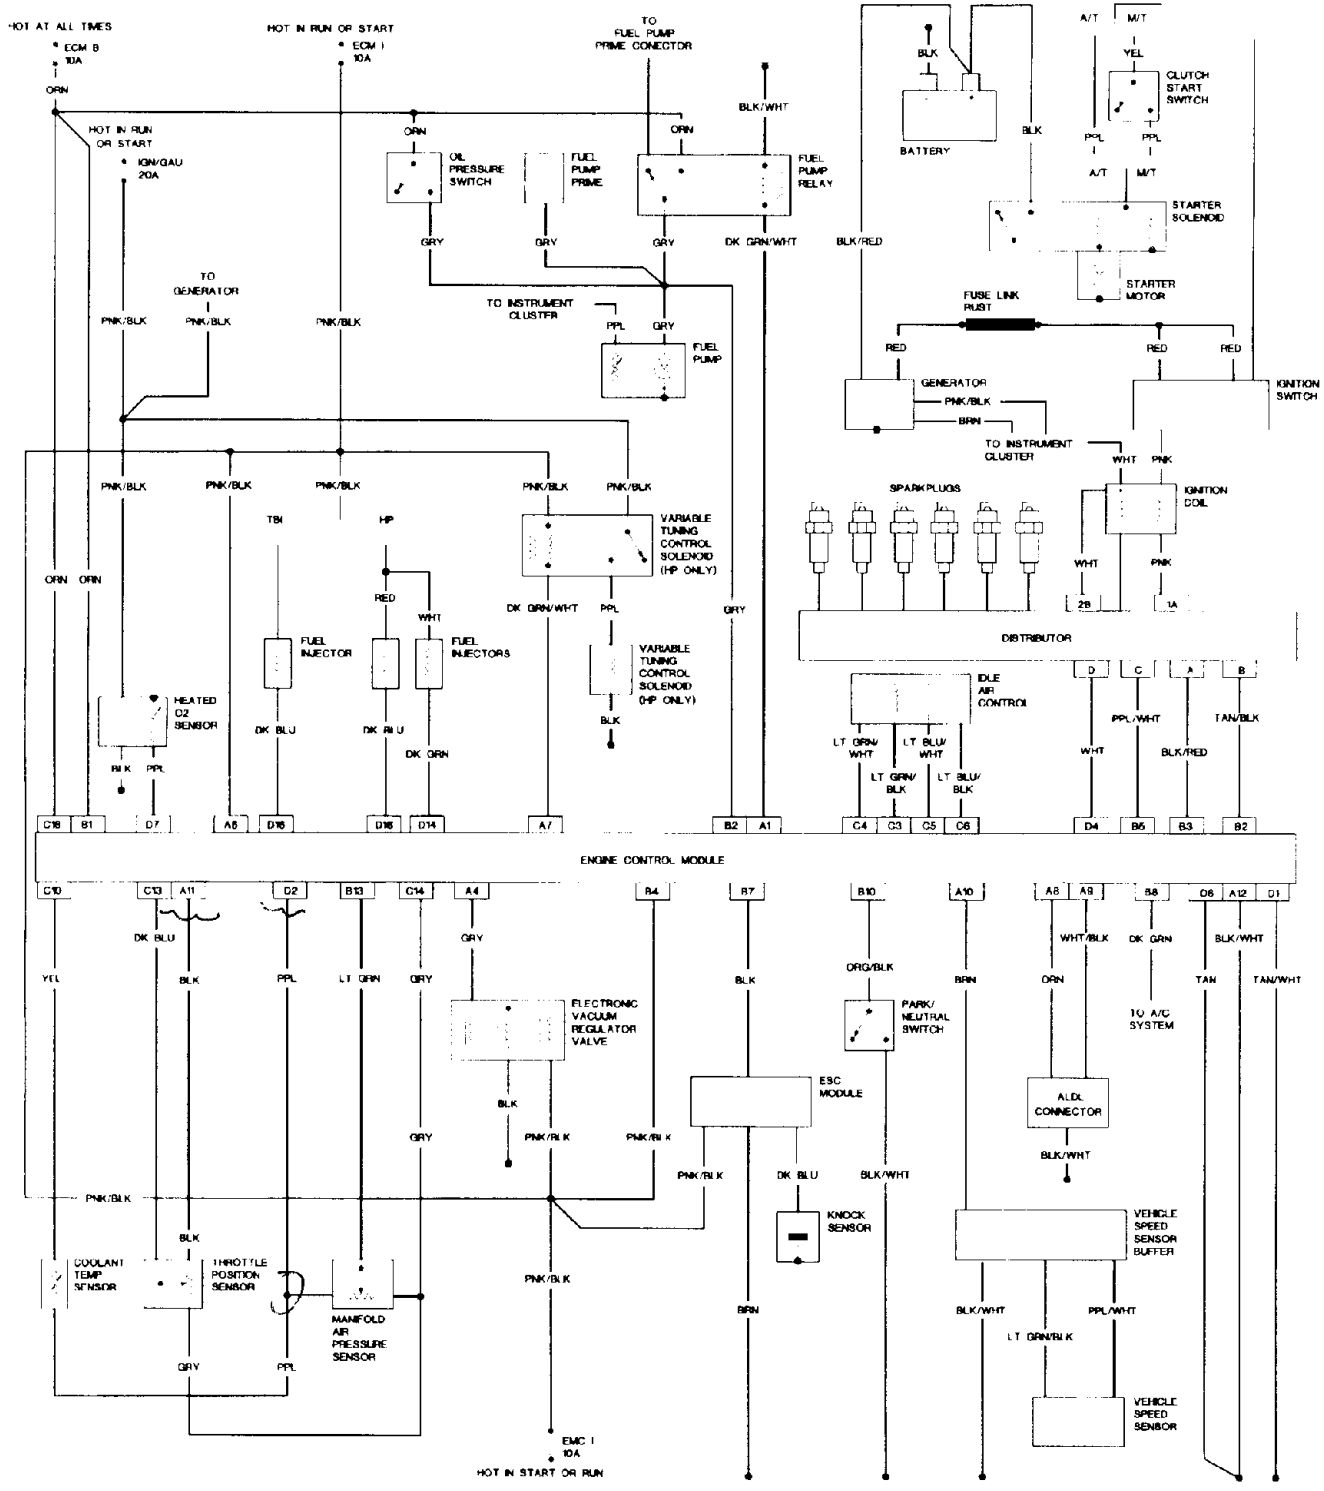

Fig. 164 1992 2.5L engine with automatic transmission — California

Fig. 167 1992 4.3L (VIN Z) engine — Federal

Fig. 165 1992 2.8L engine — federal

Fig. 168 1992 4.3L (VIN Z) engine — California

Fig. 166 1992 2.8L engine — California

Fig. 169 1992 4.3L (VIN Z) engine — Federal

89-6

Fig. 116 4.3L engine control wiring diagram — 1988-92 with manual transmission

8518621N